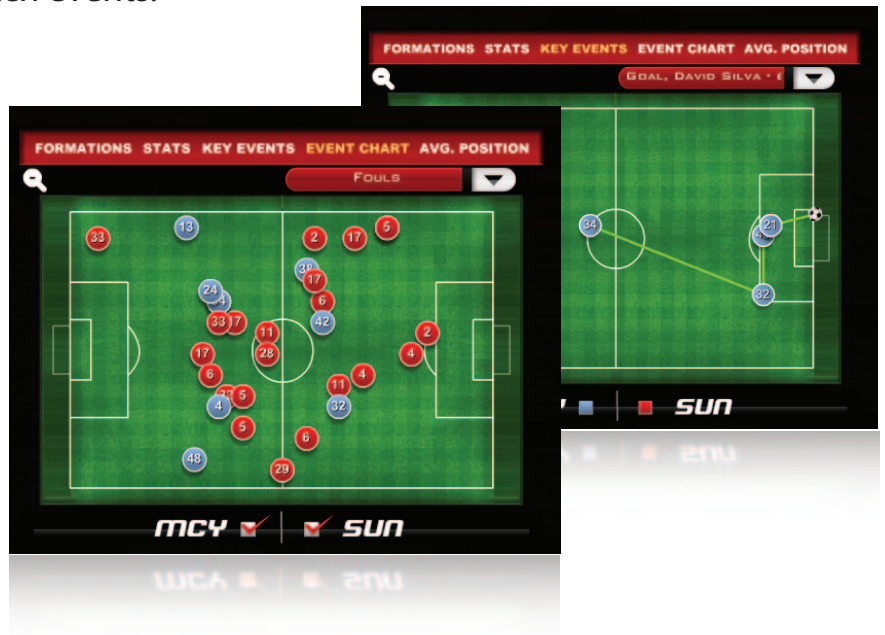

The screenshot displays the STATS MatchCast interface for an English Premier League match between Arsenal and Manchester City on January 5, 2011, at the Emirates Stadium. The score is 0-0 at full time. The interface includes a navigation bar at the top with links for 'ENGLISH PREMIER LEAGUE', 'FIXTURES & RESULTS', 'STANDINGS', 'TEAMS & PLAYERS', and 'STATISTICS'. The main content area features a central pitch map with player positions, a list of players for both teams, and a commentary section. A large 'Branding/Advertising' watermark is overlaid on the right side of the screen.

## EVENT DATA:

- ▶ Match Progression Timeline
- ▶ Match Commentary
- ▶ Fixtures, Results, Tables
- ▶ Team and Player Statistics
- ▶ Lineups and Substitutions
- ▶ Goals, Goal Scorers, Assists
- ▶ Bookings and Fouls
- ▶ Crosses, Corners, Offsides
- ▶ Player Bios Statistics
- ▶ In-depth Pitch Maps
- ▶ Tournament Scoreboard
- ▶ Tournament Leaders

## DETAILED PITCH MAPS:

In-depth pitch maps display key event locations throughout the course of each contest to provide a graphical overview of match events.

- ▶ Formations
- ▶ Shot Charts (On & Off Target)
- ▶ Heat Map (Team & Player)
- ▶ Foul Locations
- ▶ Offsides

## PLAYER TRACKING:

- ▶ Player Cards
  - ▶ Distance Run
  - ▶ Average Speed
  - ▶ Sprints
  - ▶ Speed Distribution
- ▶ Possession Information
- ▶ Heat Maps